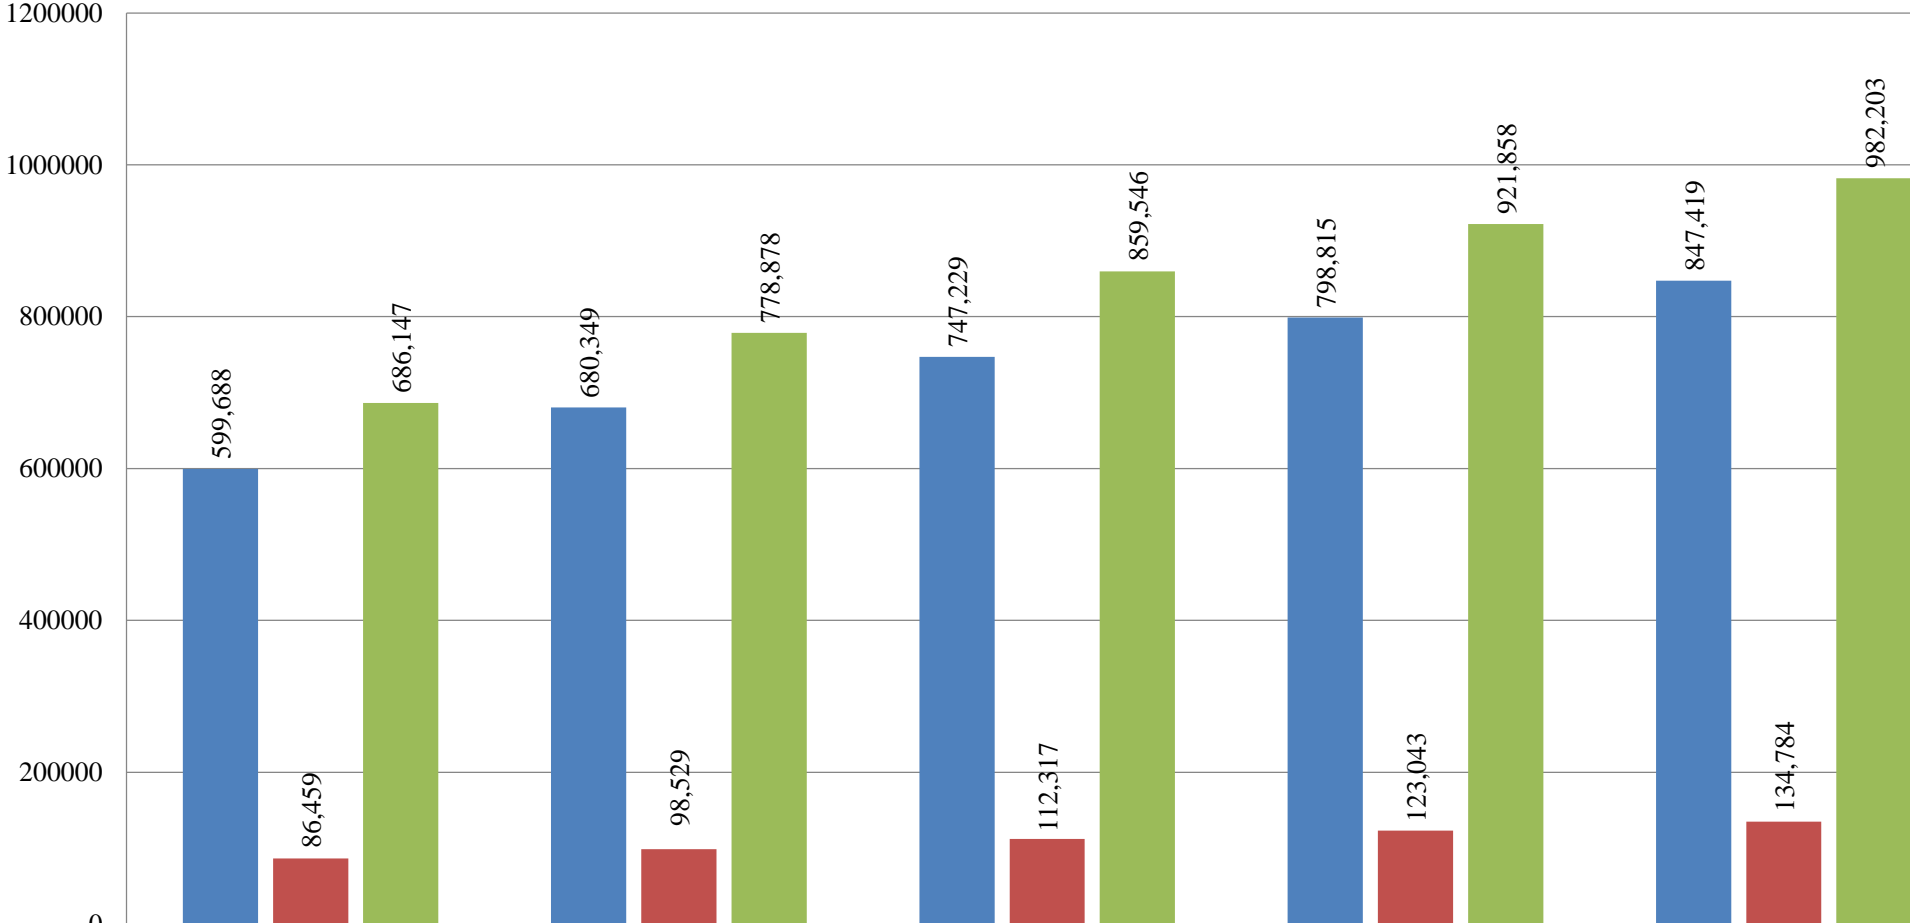

# Labor Force 2013 - 2017

	2013	2014	2015	2016	2017
■ Labor Force of Garment	599,688	680,349	747,229	798,815	847,419
■ Labor Force of Other	86,459	98,529	112,317	123,043	134,784
■ Total	686,147	778,878	859,546	921,858	982,203